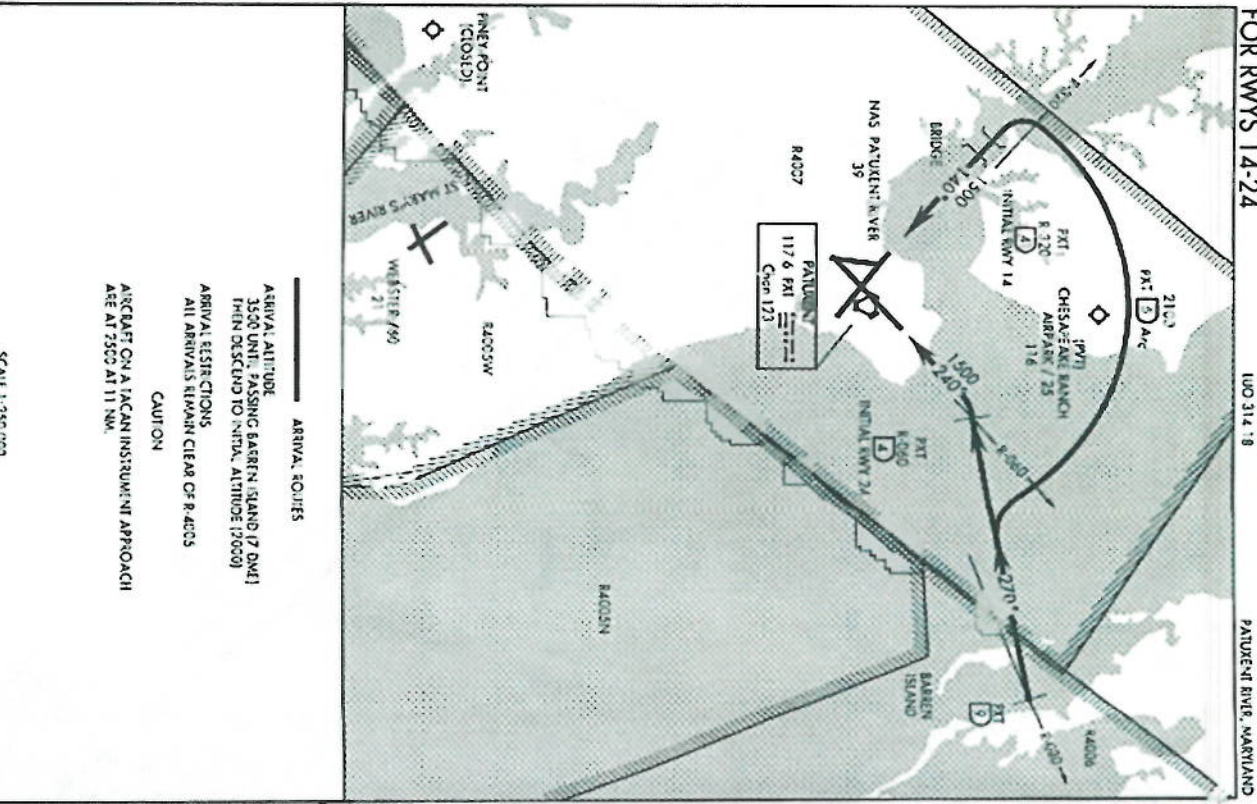

Illustration 24
Runway 32 Relocated Threshold

Illustration 25
VFR Procedures - BARREN Departures / Arrivals

VFR BARREN DEPARTURES
FOR RWYS 2-6-32
LLO 314.17 PATUXENT RIVER NAS (TRAPNELL FIELD) (KNHK)
PATUXENT RIVER, MARYLAND

VFR BARREN DEPARTURES
FOR RWYS 2-6-32
PATUXENT RIVER, MARYLAND
PATUXENT RIVER NAS (TRAPNELL FIELD) (KNHK)

VFR BARREN ARRIVALS
FOR RWYS 14-24
LLO 314.8 PATUXENT RIVER NAS (TRAPNELL FIELD) (KNHK)
PATUXENT RIVER, MARYLAND

VFR BARREN DEPARTURES
FOR RWYS 14-24
PATUXENT RIVER, MARYLAND
PATUXENT RIVER NAS (TRAPNELL FIELD) (KNHK)

Illustration 25a
VFR Procedures - PINEY Departures / Arrivals

VFR PINEY DEPARTURES
FOR RWYS 14-20-24

VFR PINEY ARRIVALS
FOR RWYS 6-32

7 PATUXENT RIVER NAS (TRAPPETT FIELD) (KNHK)