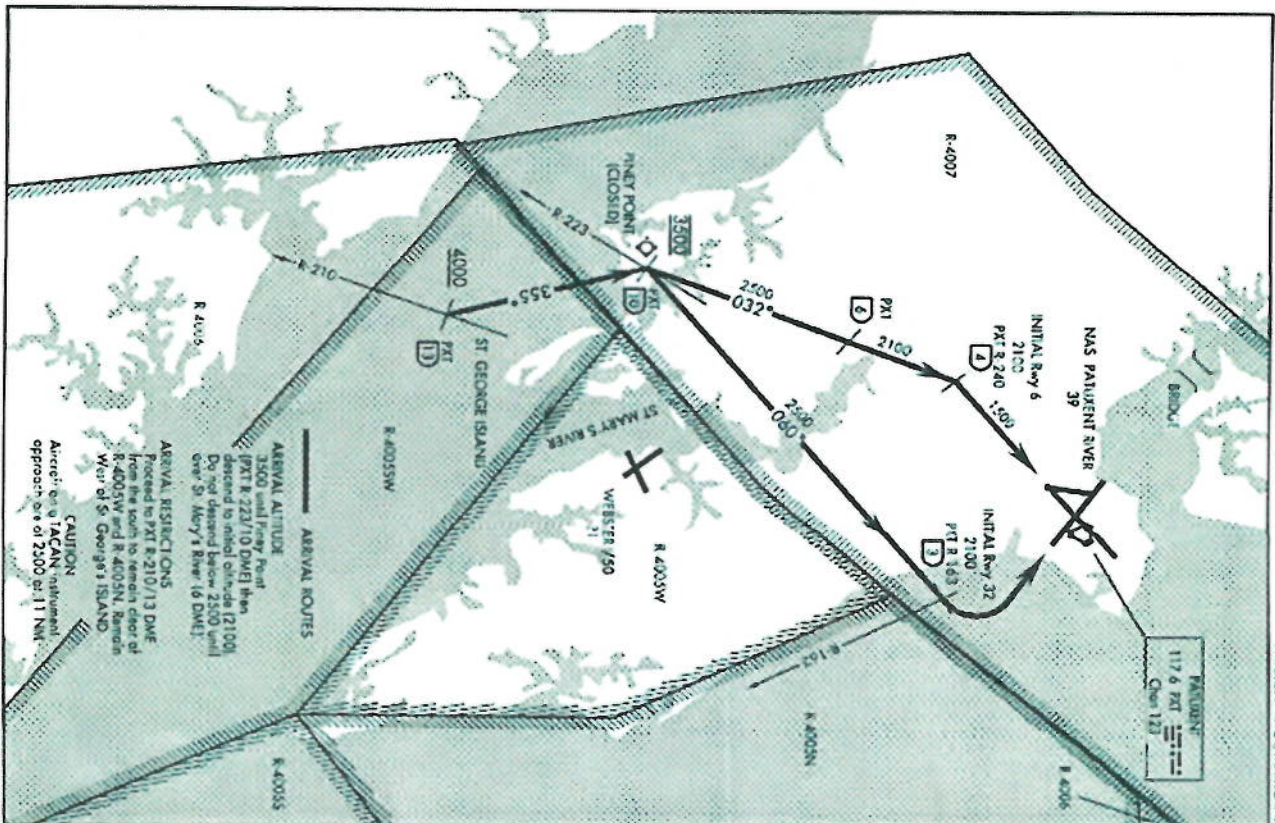

UD 31420 PATUXENT RIVER NAS (TRAPPETT FIELD) (KNHK)
PATUXENT RIVER, MARYLAND

VFR PINEY ARRIVALS
FOR RWYS 6-32

7 PATUXENT RIVER NAS (TRAPPETT FIELD) (KNHK)