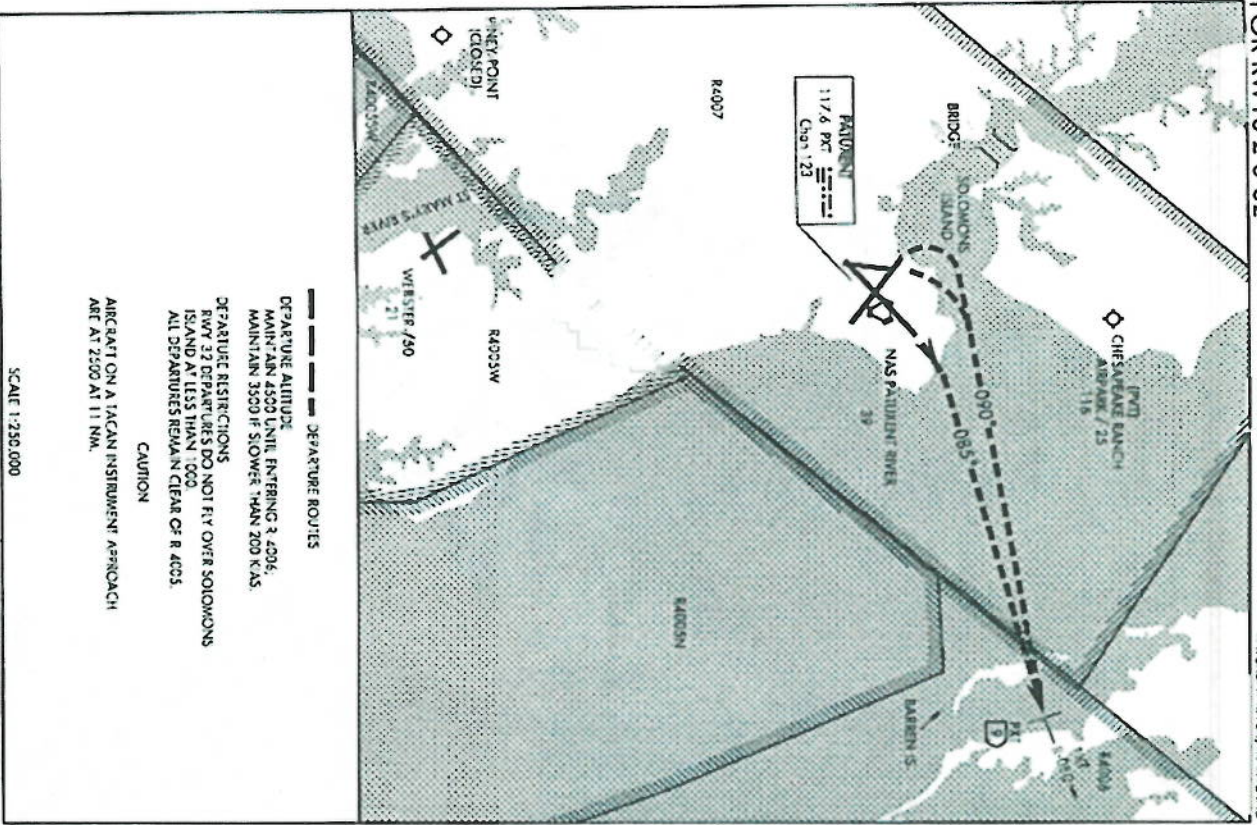

Illustration 24
Runway 32 Relocated Threshold

Illustration 25
VFR Procedures - BARREN Departures / Arrivals

VFR BARREN DEPARTURES
FOR RWYS 2-6-32
LLO 314.17 PATUXENT RIVER NAS (TRAPNELL FIELD) (KNHK)
PATUXENT RIVER, MARYLAND