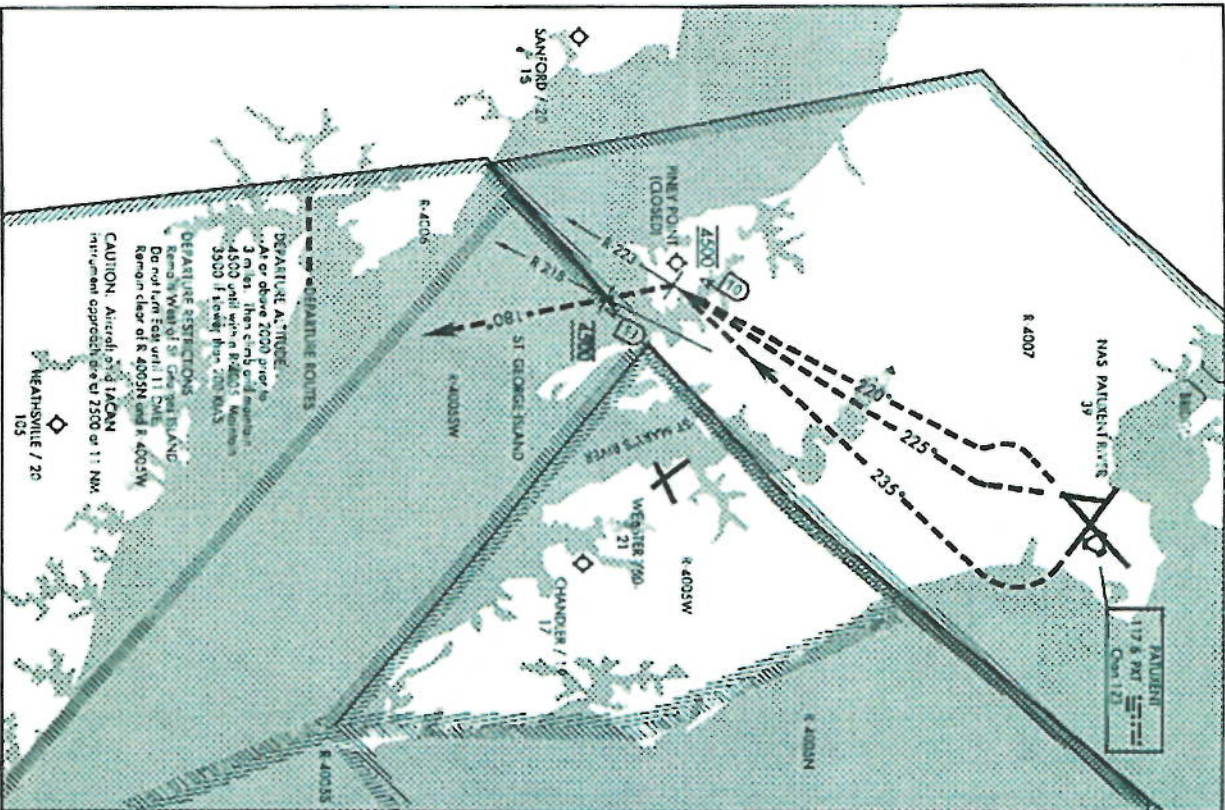

Illustration 25a
VFR Procedures - PINEY Departures / Arrivals

VFR PINEY DEPARTURES
FOR RWYS 14-20-24

UD 31419 PATUXENT RIVER NAS (TRAPPETT FIELD) (KNHK)
PATUXENT RIVER, MARYLAND

VFR PINEY DEPARTURES
FOR RWYS 14-20-24

6 PATUXENT RIVER NAS (TRAPPETT FIELD) (KNHK)

VFR PINEY ARRIVALS
FOR RWYS 6-32